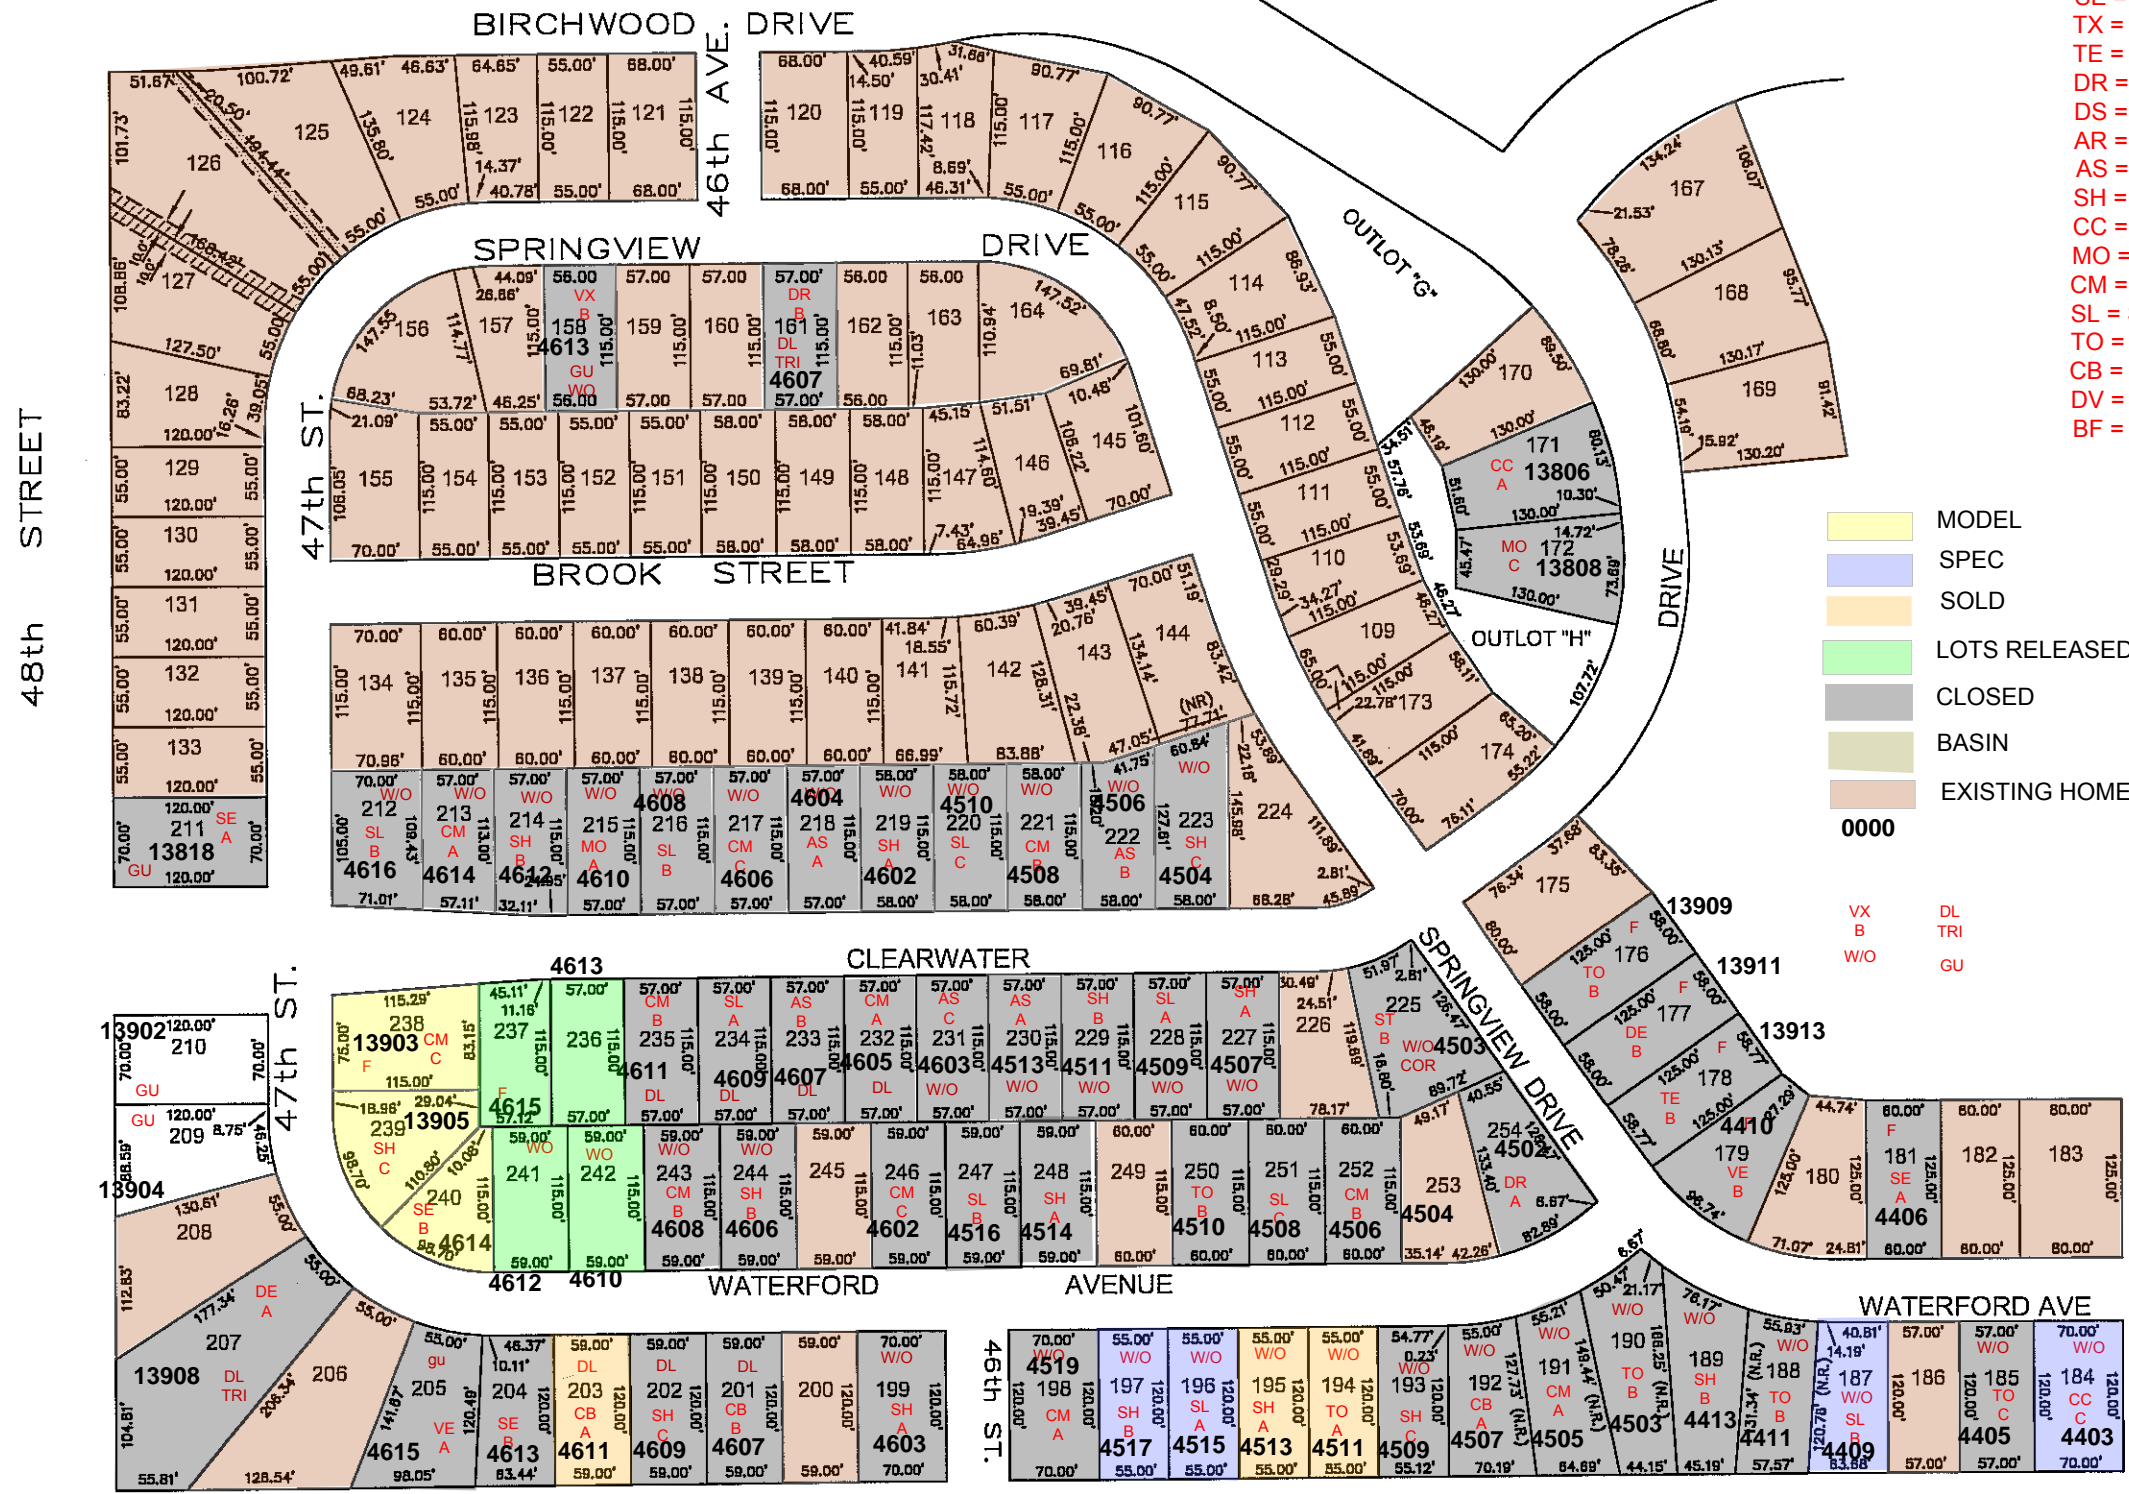

# CLEARWATER FALLS

- DN = DILLON
- DE = DILLON 2011
- CO = CAMINO
- CE = CAMINO 2011
- CS = CARSON
- VX = VISTA
- VE = VISTA 2011
- SX = SANTEE
- SE = SANTEE 2011
- TX = TUCSON
- TE = TUCSON 2011
- DR = DEL RAY
- DS = DEL RAY 2011
- AR = AURORA
- AS = ASHTON
- SH = SHERIDAN
- CC = CONCORD
- CM = CARMEL
- MO = MODESTO
- SL = STERLING
- TO = TACOMA
- CB = CAMBRIDGE
- DV = DANVILLE
- BF = BRADFORD

- MODEL
  - SPEC
  - SOLD
  - LOTS RELEASED
  - CLOSED
  - BASIN
  - EXISTING HOMES
- 0000

- VX
- B
- W/O
- DL
- TRI
- GU